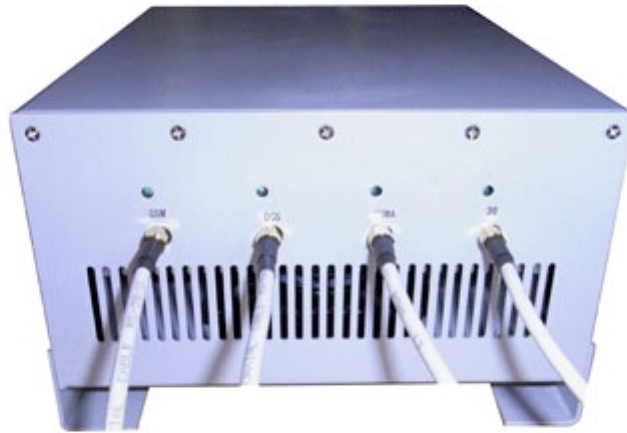

# 30W Super Cell Phone Signal Jammer with Remote Control & Directional Panel Antenna 80M

## Main Features:

30W Cell Phone Jammer, High Power 30W Cell Phone Jammer, 30W Jammer with Remote Control

## Specifications:

<b>Device Blocked:</b>	Mobile Phone
<b>Signal Blocked:</b>	GSM,CDMA,DCS,PCS,3G
<b>Blocked Area:</b>	20 to 80 Meters Depending on signal strength and working environment
<b>Jamming Frequency:</b>	CDMA: 850-894MHz GSM: 925-960MHz DCS: 1805-1880MHz PCS: 1900-1990MHz 3G:2110-2170MHz
<b>Output Power:</b>	20W
<b>Power supply:</b>	50 to 60Hz, 100 to 240V AC ,DC5V/20A
<b>Typical Battery Life:</b>	None
<b>Battery:</b>	None
<b>Weight:</b>	7KG
<b>Dimension:</b>	Antennas off - 285 x 255 x 140mm(L x W x D)

## Image:

**Package Included:**

- 1pc 30W Super Cell Phone Signal Jammer with Remote Control & Directional Panel Antenna 80M
- 1pc Power Adapter (100-240V)

[product\_url:] [30W Super Cell Phone Signal Jammer with Remote Control & Directional Panel Antenna 80M](#)