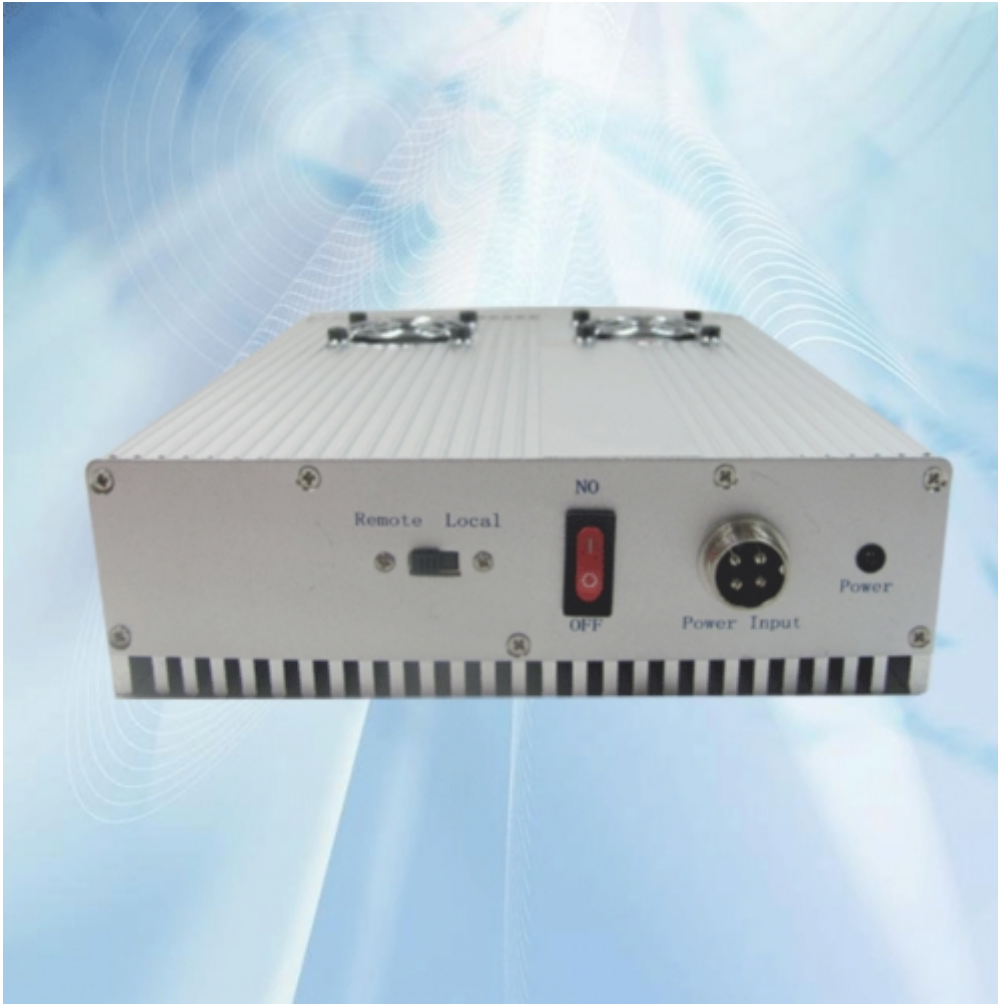

4 Antenna Adjustable Remote Control 3G Cell Phone Jammer & WIFI Jammer 30M

Main Features:

How much more function do you want of a WIFI Cell Phone Jammer? Adjustable? Remote Control? High Power? Long time use? Cooling Fan? All these function in one unit possible! Get this one, you won't be regret!

Specifications:

Device Blocked:	Cell Phone, WIFI
Signal Blocked:	GSM,CDMA,DCS,PHS,3G;WIFI;
Blocked Area:	5-30 Meters Depending on signal strength and working environment
Jamming Frequency:	CDMA(851MHz-894MHz) GSM(925MHz-960MHz) DCS(1805MHZ-1880MHZ PCS(1930MHZ-1990MHZ) 3G(2110MHZ-2180MHZ) WiFi:(2400?2500MHZ)
Output Power:	10W
Power supply:	AC adaptor 110-250V 5VDC 8000mA
Typical Battery Life:	None
Battery:	None
Weight:	2KG
Dimension:	Antennas off - 213 x 170 x 41mm(L x W x D)

Image:

Package Included:

- 1pc 4 Antenna Adjustable Remote Control 3G Cell Phone Jammer & WIFI Jammer 30M
- 1pc Power Adapter (100-240V)
- 1pc Car Charger

[product_url:] [4 Antenna Adjustable Remote Control 3G Cell Phone Jammer & WIFI Jammer 30M](#)